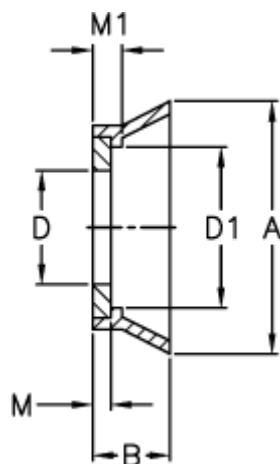

Article number: 03601030

Description: Rubber seal RELS 30

Measures

A = 55.9

B = 14.0

D = 30.25

D1 = 35.8

M = 1.50

M1 = 2.3